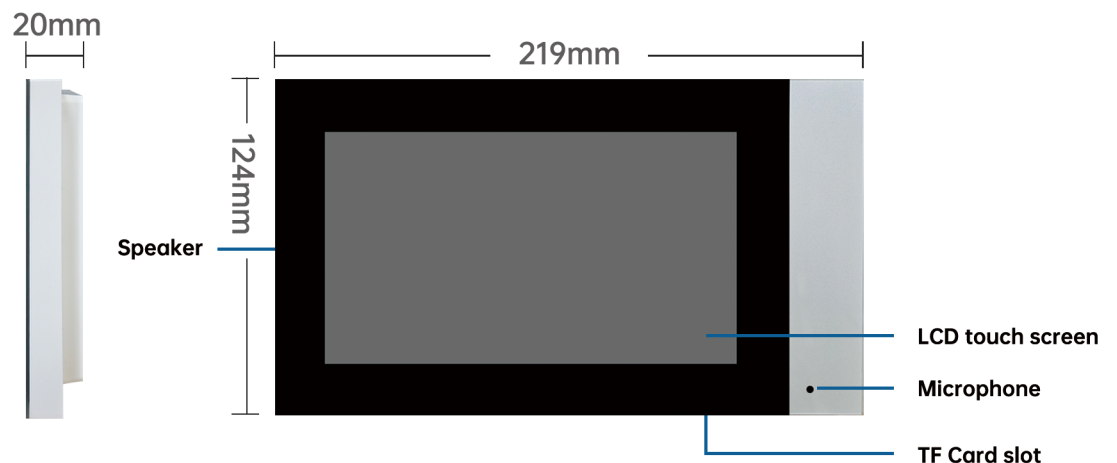

Working Voltage	DC 12~24V
Network	2.4G WiFi
Installation	wall-mounted
Photo Storage Capacity	1000
External TF Card	max 512GB storage, automatically save photo and video
Functions	call, photo, video, monitor, unlock, visitor record, pedestrian detection, calendar display, adjust brightness & contrast & color & volumn, lock delay adjustment, multi-language OSD menu

Outdoor Station	
Dimensions	66x138x23.5mm
Material	engineering ABS plastic
Camera	2 million pixels/1080P
View Angle	110°
Night Vision	IR CUT switch, high color precision, black and white image
Fill Light	940nm (6 Infrared LED)
Door Lock Control	connectable to magnetic lock and electronic lock, indoor monitor features lock delay time setting
Smart Motion Detection	photo and video
Power Consumption	static state <2W, working state <4W
Installation	wall-mounted
IP Rating	IP65

Indoor Monitor

Product Size & Components