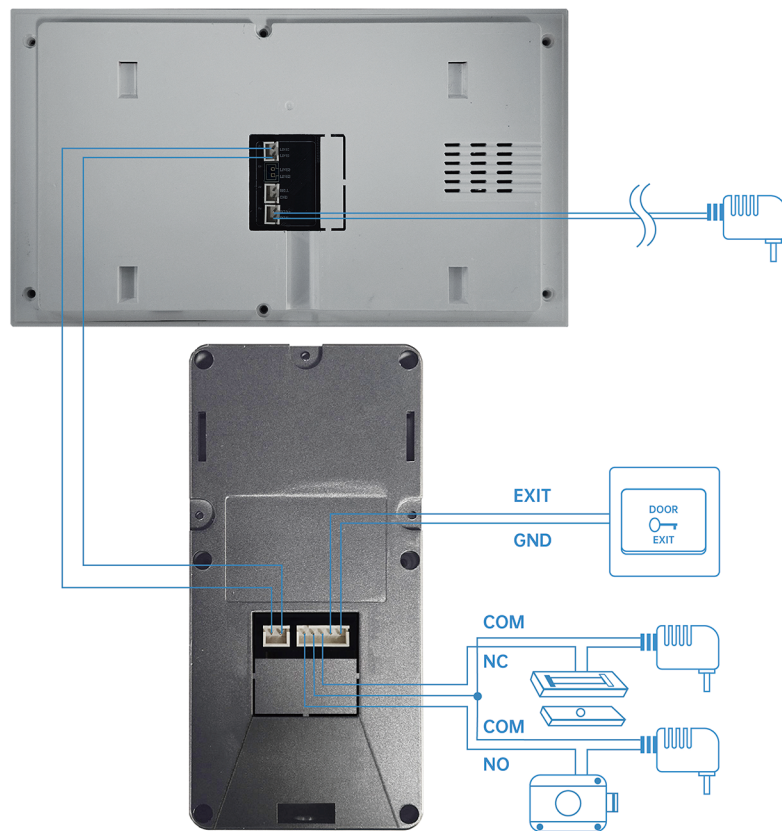

Outdoor Station	
Dimensions	66x138x23.5mm
Material	engineering ABS plastic
Camera	2 million pixels/1080P
View Angle	110°
Night Vision	IR CUT switch, high color precision, black and white image
Fill Light	940nm (6 Infrared LED)
Door Lock Control	connectable to magnetic lock and electronic lock, indoor monitor features lock delay time setting
Smart Motion Detection	photo and video
Power Consumption	static state <2W, working state <4W
Installation	wall-mounted
IP Rating	IP65

Indoor Monitor

Product Size & Components

Product Size & Components

Outdoor Station

Wiring Diagram (2-Wire Connection)

1 Set Outdoor Station to 1 Set Indoor Monitor

Packing List

Website: www.trudian.com/en/
 Address: Farbell Technology Park, Yixian Road, Nanlang,
 Cuiheng New District, Zhongshan City, Guangdong Province,
 China. Zip Code: 528451
 Phone: +86-0760-23689666
 E-mail: sales@trudian.net