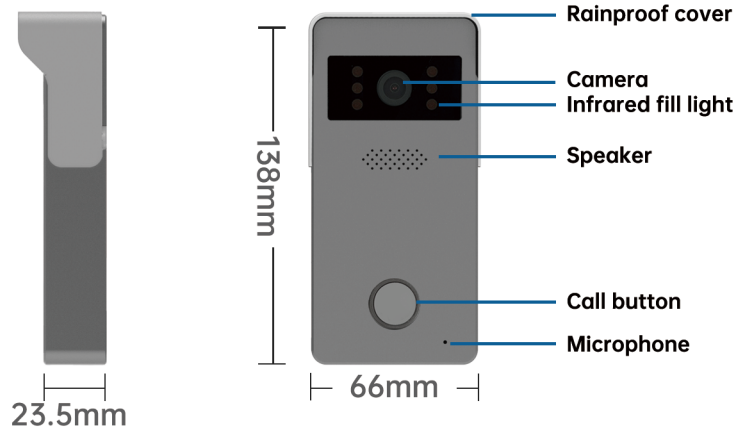

Product Size & Components

Outdoor Station