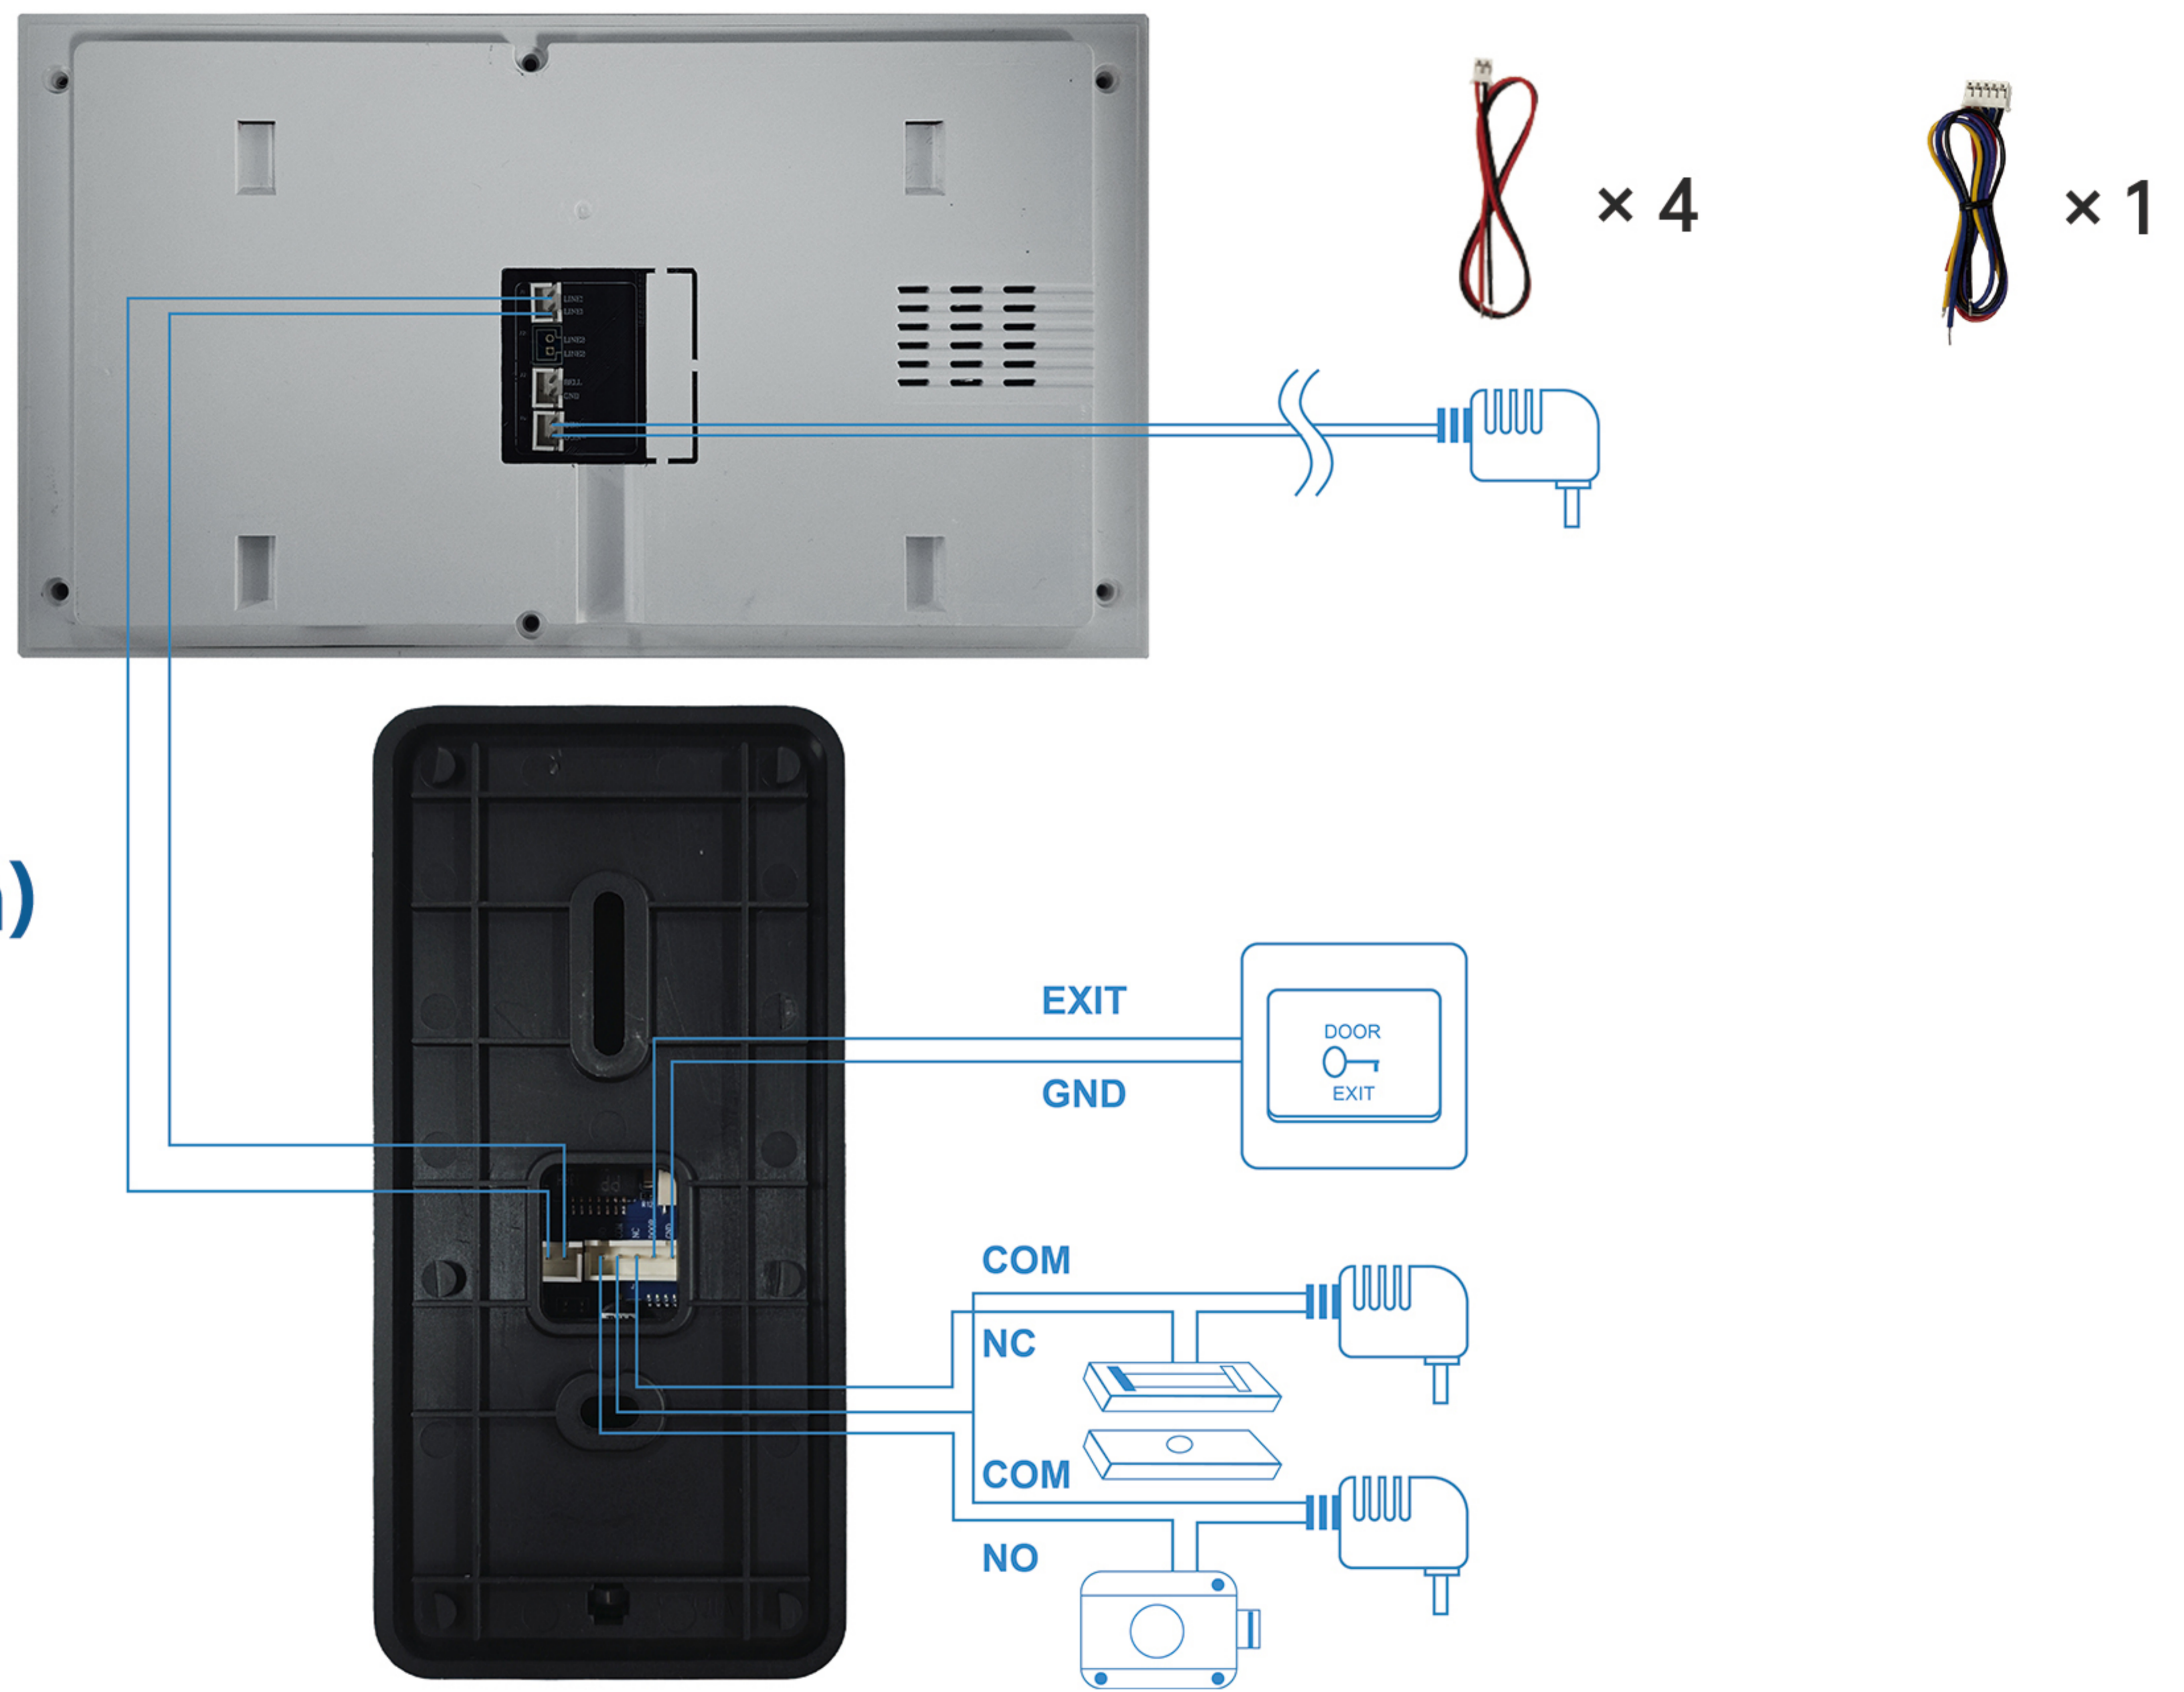

Dimensions	219x124x20mm
Display	7" LCD touch screen
Screen Resolution	1024*600
OS	Embedded Linux
Random Access Memory	128M
Flash	16M
Material	engineering ABS plastic and tempered glass
Power Consumption	static state <3W, working state <4W
Working Voltage	DC 12~24V

Outdoor Station	
Dimensions	62.5*132.5*38.5mm
Material	aluminum
Camera	2 million pixels/1080P
View Angle	110°
Night Vision	IR CUT switch, high color precision, black and white image
Fill Light	940nm (6 Infrared LED)
Door Lock Control	connectable to magnetic lock and electronic lock, indoor monitor features lock delay time setting
IC Card Unlock	support
Smart Motion Detection	photo and video
Power Consumption	static state <2W, working state <4W
Installation	wall-mounted
IP Rating	IP65

Indoor Monitor

Product Size & Components

Outdoor Station

38.5mm

29mm

132.5mm

62.5mm

Rainproof cover
Microphone

HD Camera
Infrared fill light

Card reader

Call button

Speaker

Wiring Diagram (2-Wire Connection)

1 Set Outdoor Station to 1 Set Indoor Monitor

Packing List

Outdoor Station