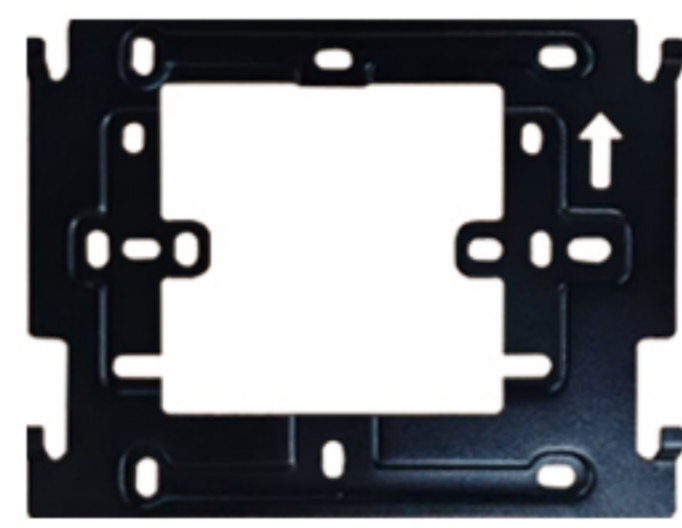

Outdoor Station	
Dimensions	62.5*132.5*38.5mm
Material	aluminum
Camera	2 million pixels/1080P
View Angle	110°
Night Vision	IR CUT switch, high color precision, black and white image
Fill Light	940nm (6 Infrared LED)
Door Lock Control	connectable to magnetic lock and electronic lock, indoor monitor features lock delay time setting
IC Card Unlock	support
Smart Motion Detection	photo and video
Power Consumption	static state <2W, working state <4W
Installation	wall-mounted
IP Rating	IP65

HD Camera
Infrared fill light

Card reader

Call button

Speaker

Wiring Diagram (2-Wire Connection)

1 Set Outdoor Station to 1 Set Indoor Monitor

Packing List

Outdoor Station

Indoor Monitor

Bracket for indoor monitor

Power adapter

Screws & anchors

two-core transfer cables

five-core transfer cables

IC cards

Website: www.trudian.com/en/