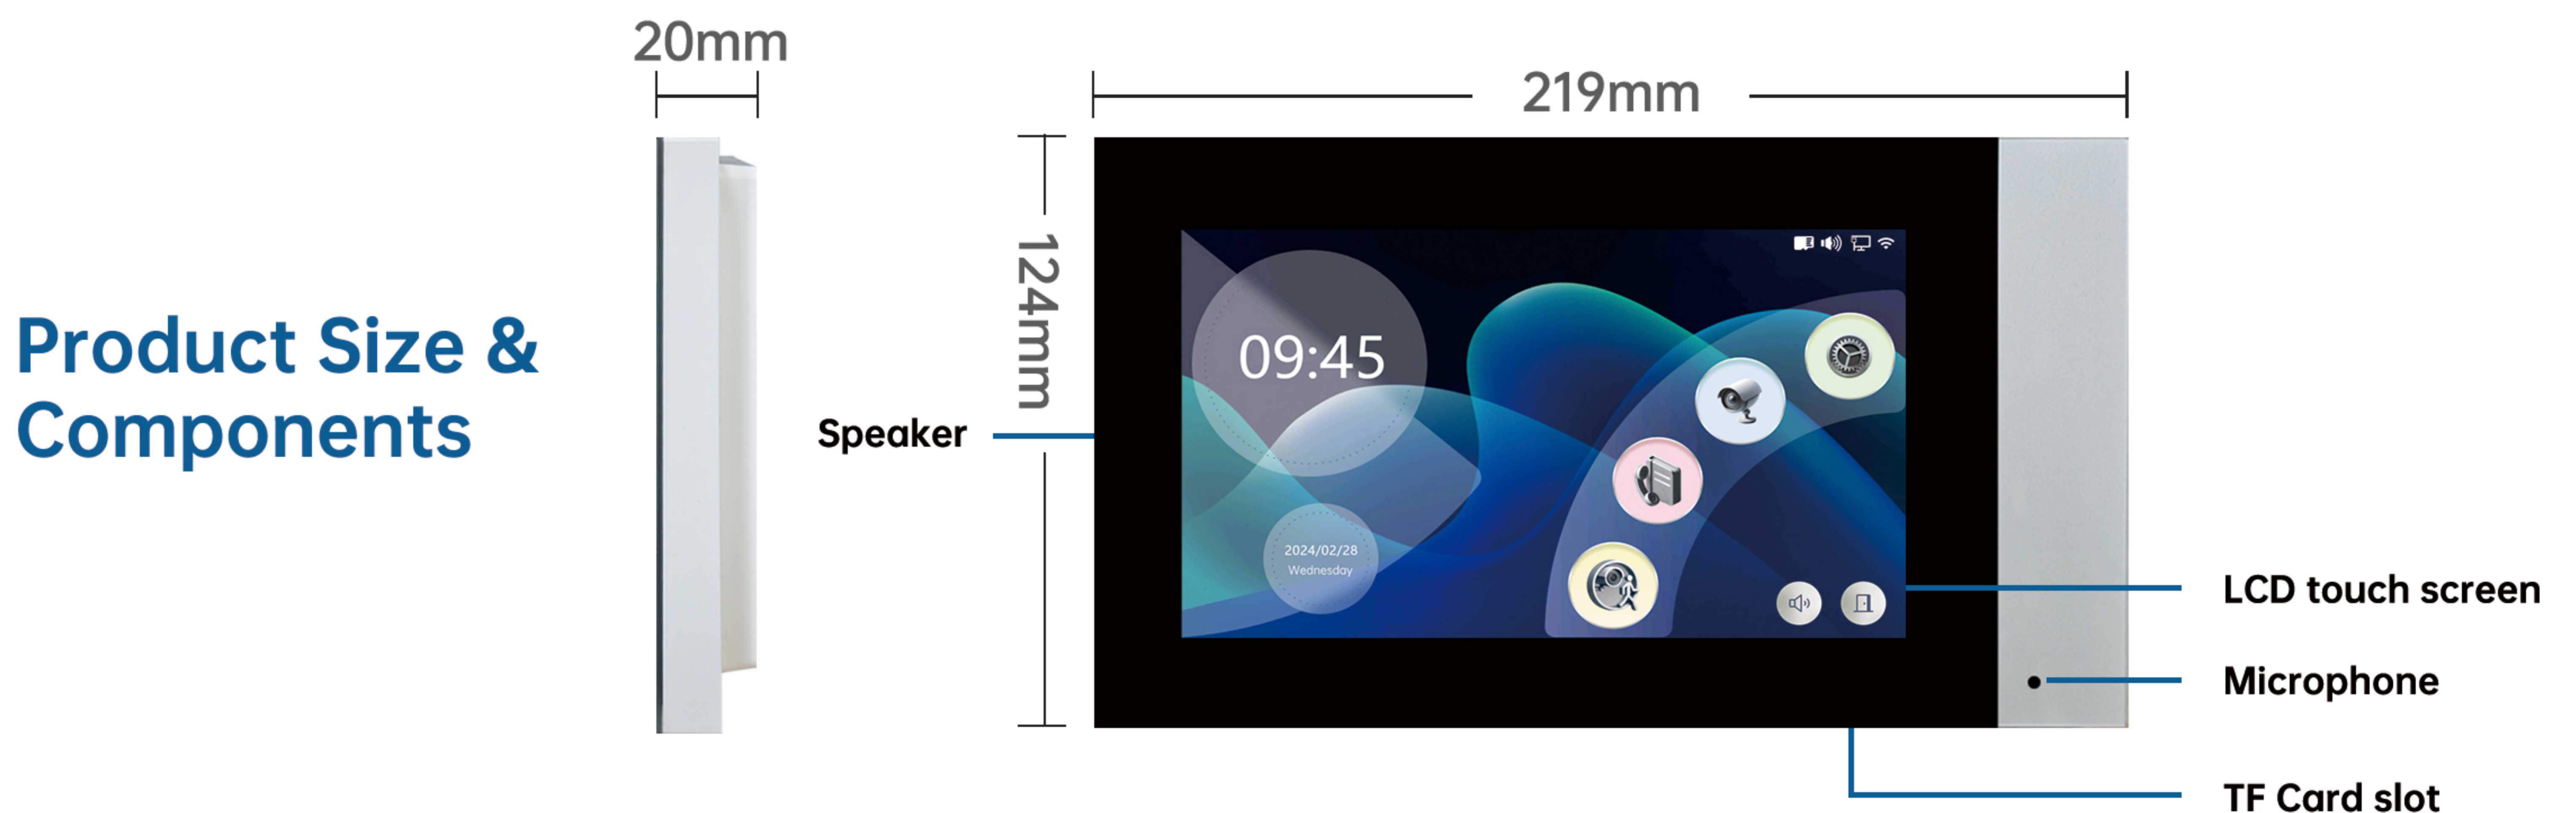

Network	2.4G WiFi
Installation	wall-mounted
Photo Storage Capacity	1000
External TF Card	max 512GB storage, automatically save photo and video
Functions	call, photo, video, monitor, unlock, visitor record, pedestrian detection, calendar display, adjust brightness & contrast & color & volume, lock delay adjustment, multi-language OSD menu

Outdoor Station	
Dimensions	62.5*132.5*38.5mm
Material	aluminum
Camera	2 million pixels/1080P
View Angle	110°
Night Vision	IR CUT switch, high color precision, black and white image
Fill Light	940nm (6 Infrared LED)
Door Lock Control	connectable to magnetic lock and electronic lock, indoor monitor features lock delay time setting
IC Card Unlock	support
Smart Motion Detection	photo and video
Power Consumption	static state <2W, working state <4W
Installation	wall-mounted
IP Rating	IP65

Indoor Monitor