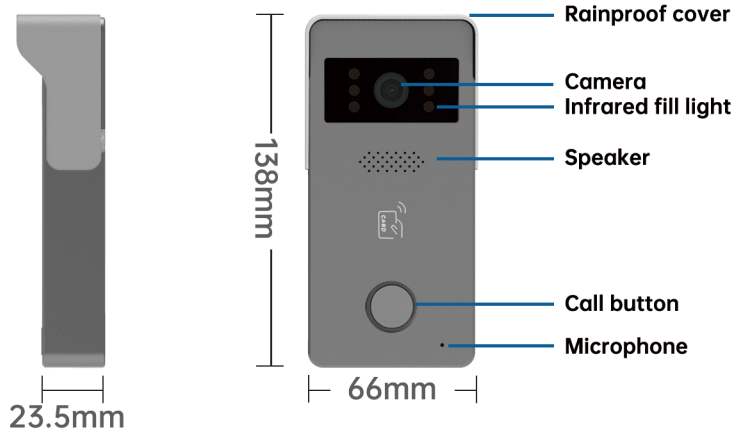

Product Size & Components

Outdoor Station