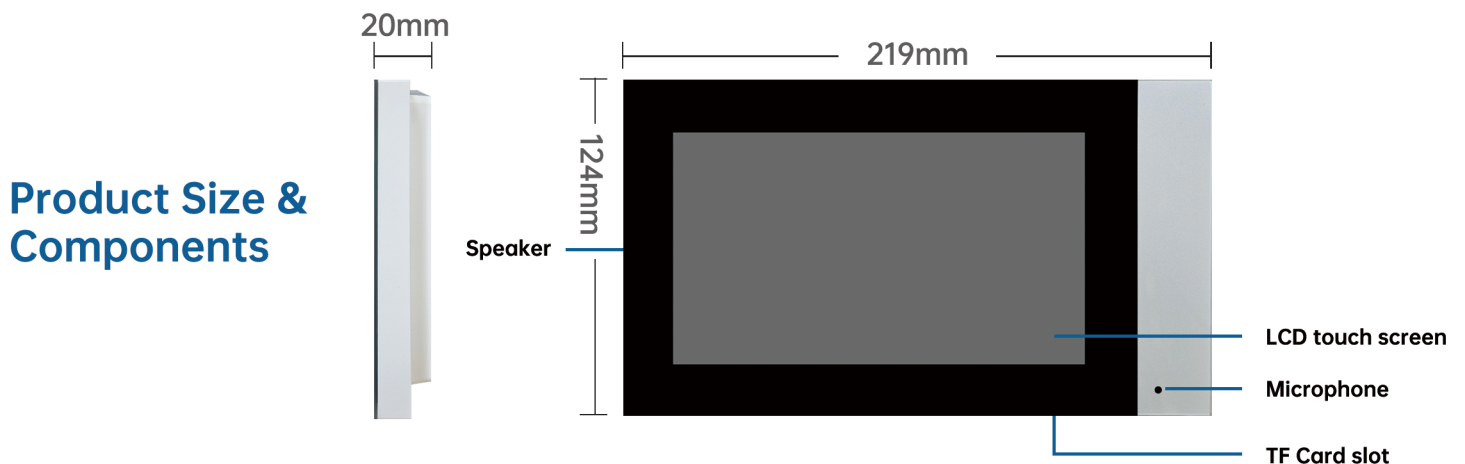

Network	2.4G WiFi
Installation	wall-mounted
Photo Storage Capacity	1000
External TF Card	max 512GB storage, automatically save photo and video
Functions	call, photo, video, monitor, unlock, visitor record, pedestrian detection, calendar display, adjust brightness & contrast & color & volumn, lock delay adjustment, multi-language OSD menu

Outdoor Station	
Dimensions	66x138x23.5mm
Material	engineering ABS plastic
Camera	2 million pixels/1080P
View Angle	110°
Night Vision	IR CUT switch, high color precision, black and white image
Fill Light	940nm (6 Infrared LED)
Door Lock Control	connectable to magnetic lock and electronic lock, indoor monitor features lock delay time setting
Smart Motion Detection	photo and video
IC Card Unlock	support
Power Consumption	static state <2W, working state <4W
Installation	wall-mounted
IP Rating	IP65

Indoor Monitor