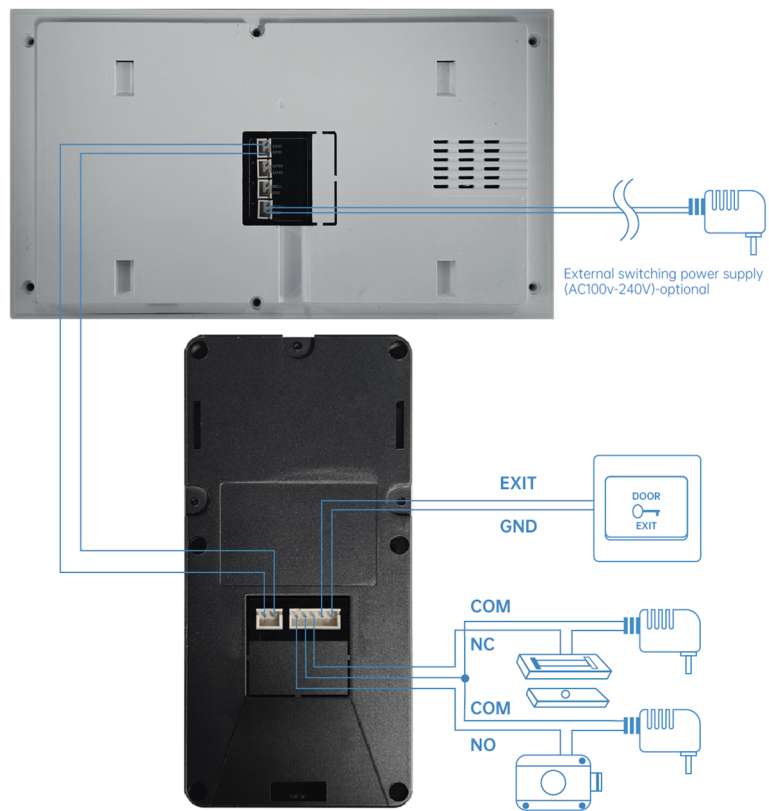

Product Specifications

Whole Unit	
Adapter	Input: AC100-240V 50Hz/60Hz Output: DC12V 2A
Distance (Between Indoor Monitor and Outdoor Station)	0~50m (RVV2*0.5mm ² , 12V voltage) 0~200m (RVV2*0.5mm ² , 24V voltage)
Distance (Between Outdoor Station and Door Lock)	0~50m (RVV2*0.5mm ²)
Wiring	2-wire connection (No polarity)
Working Temperature	-20°C~70°C
Working Relative Humidity	10%~70%
Call Duration	2 minutes
2-Way Audio	support
Tuya APP	20 users capacity, supports functions including: call, photo, video, monitor, unlock, cloud storage, alarm message, video playback

Outdoor Station	
Dimensions	66x138x23.5mm
Material	engineering ABS plastic
Camera	2 million pixels/1080P
View Angle	110°
Night Vision	IR CUT switch, high color precision, black and white image
Fill Light	940nm (6 Infrared LED)
Door Lock Control	connectable to magnetic lock and electronic lock, indoor monitor features lock delay time setting
Smart Motion Detection	photo and video
IC Card Unlock	support
Power Consumption	static state <2W, working state <4W
Installation	wall-mounted
IP Rating	IP65

Indoor Monitor

Product Size & Components

Outdoor Station

Wiring Diagram (2-Wire Connection)

1 Set Outdoor Station to 1 Set Indoor Monitor

Packing List

Website: www.trudian.com/en/
 Address: Farbell Technology Park, Yixian Road, Nanlang,
 Cuiheng New District, Zhongshan City, Guangdong Province,
 China. Zip Code: 528451
 Phone: +86-0760-23689666
 E-mail: sales@trudian.net