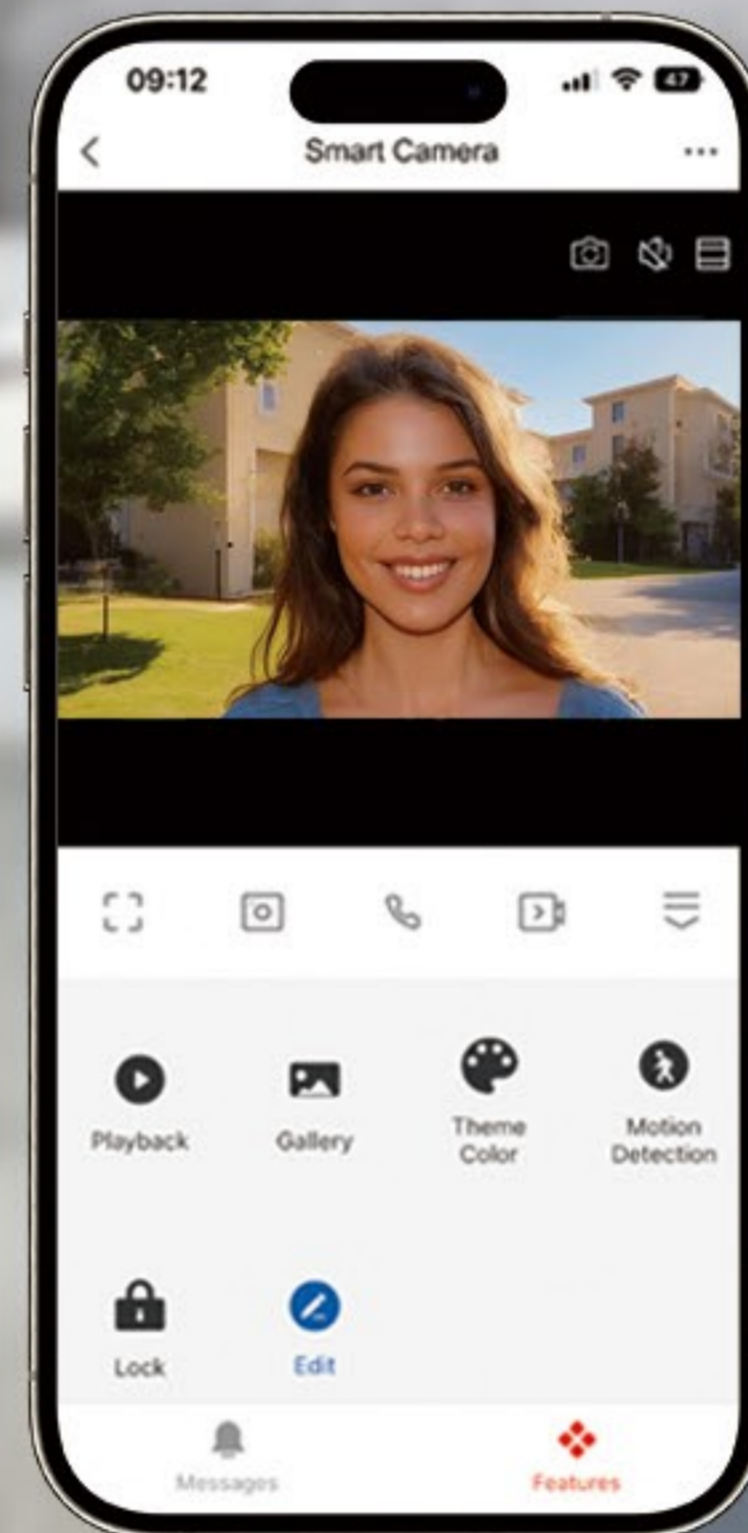

TD-D5R36W

2-Wire IP Video Intercom Kit

Product Functions

call

photo

video

monitor

door unlock

visitor record

pedestrian detection

infrared fill light

Tuya APP

2min call duration

alarm message

video playback

Product Features

- Large Screen Display: Features a 7-inch LCD screen with a resolution of 1024x600 .
- Advanced Communication: Supports intercom, photo capture, video recording, remote unlocking, and visitor record.
- Enhanced Features: Incorporates pedestrian detection, calendar display, and adjustment options for brightness, contrast, and color.
- Secure Lock Control: Offers compatibility with magnetic locks and electric locks, complete with locking delay time settings.
- Connectivity and App Integration: Connects through 2.4G WiFi and seamlessly integrates with the Tuya APP.

Product Specifications

Whole Unit	
Adapter	Input: AC100-240V 50Hz/60Hz Output: DC12V 2A
Distance (Between Indoor Monitor and Outdoor Station)	0~50m (RVV2*0.5mm ² , 12V voltage) 0~200m (RVV2*0.5mm ² , 24V voltage)
Distance (Between Outdoor Station and Door Lock)	0~50m (RVV2*0.5mm ²)
Wiring	2-wire connection (No polarity)
Working Temperature	-20°C~70°C
Working Relative Humidity	10%~70%
Call Duration	2 minutes
2-Way Audio	support
Tuya APP	20 users capacity, supports functions including: call, photo, video, monitor, unlock, cloud storage, alarm message, video playback