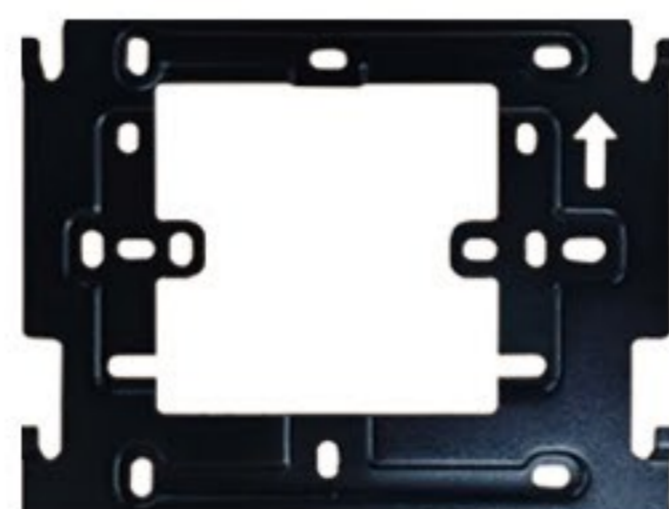

Bracket for indoor monitor