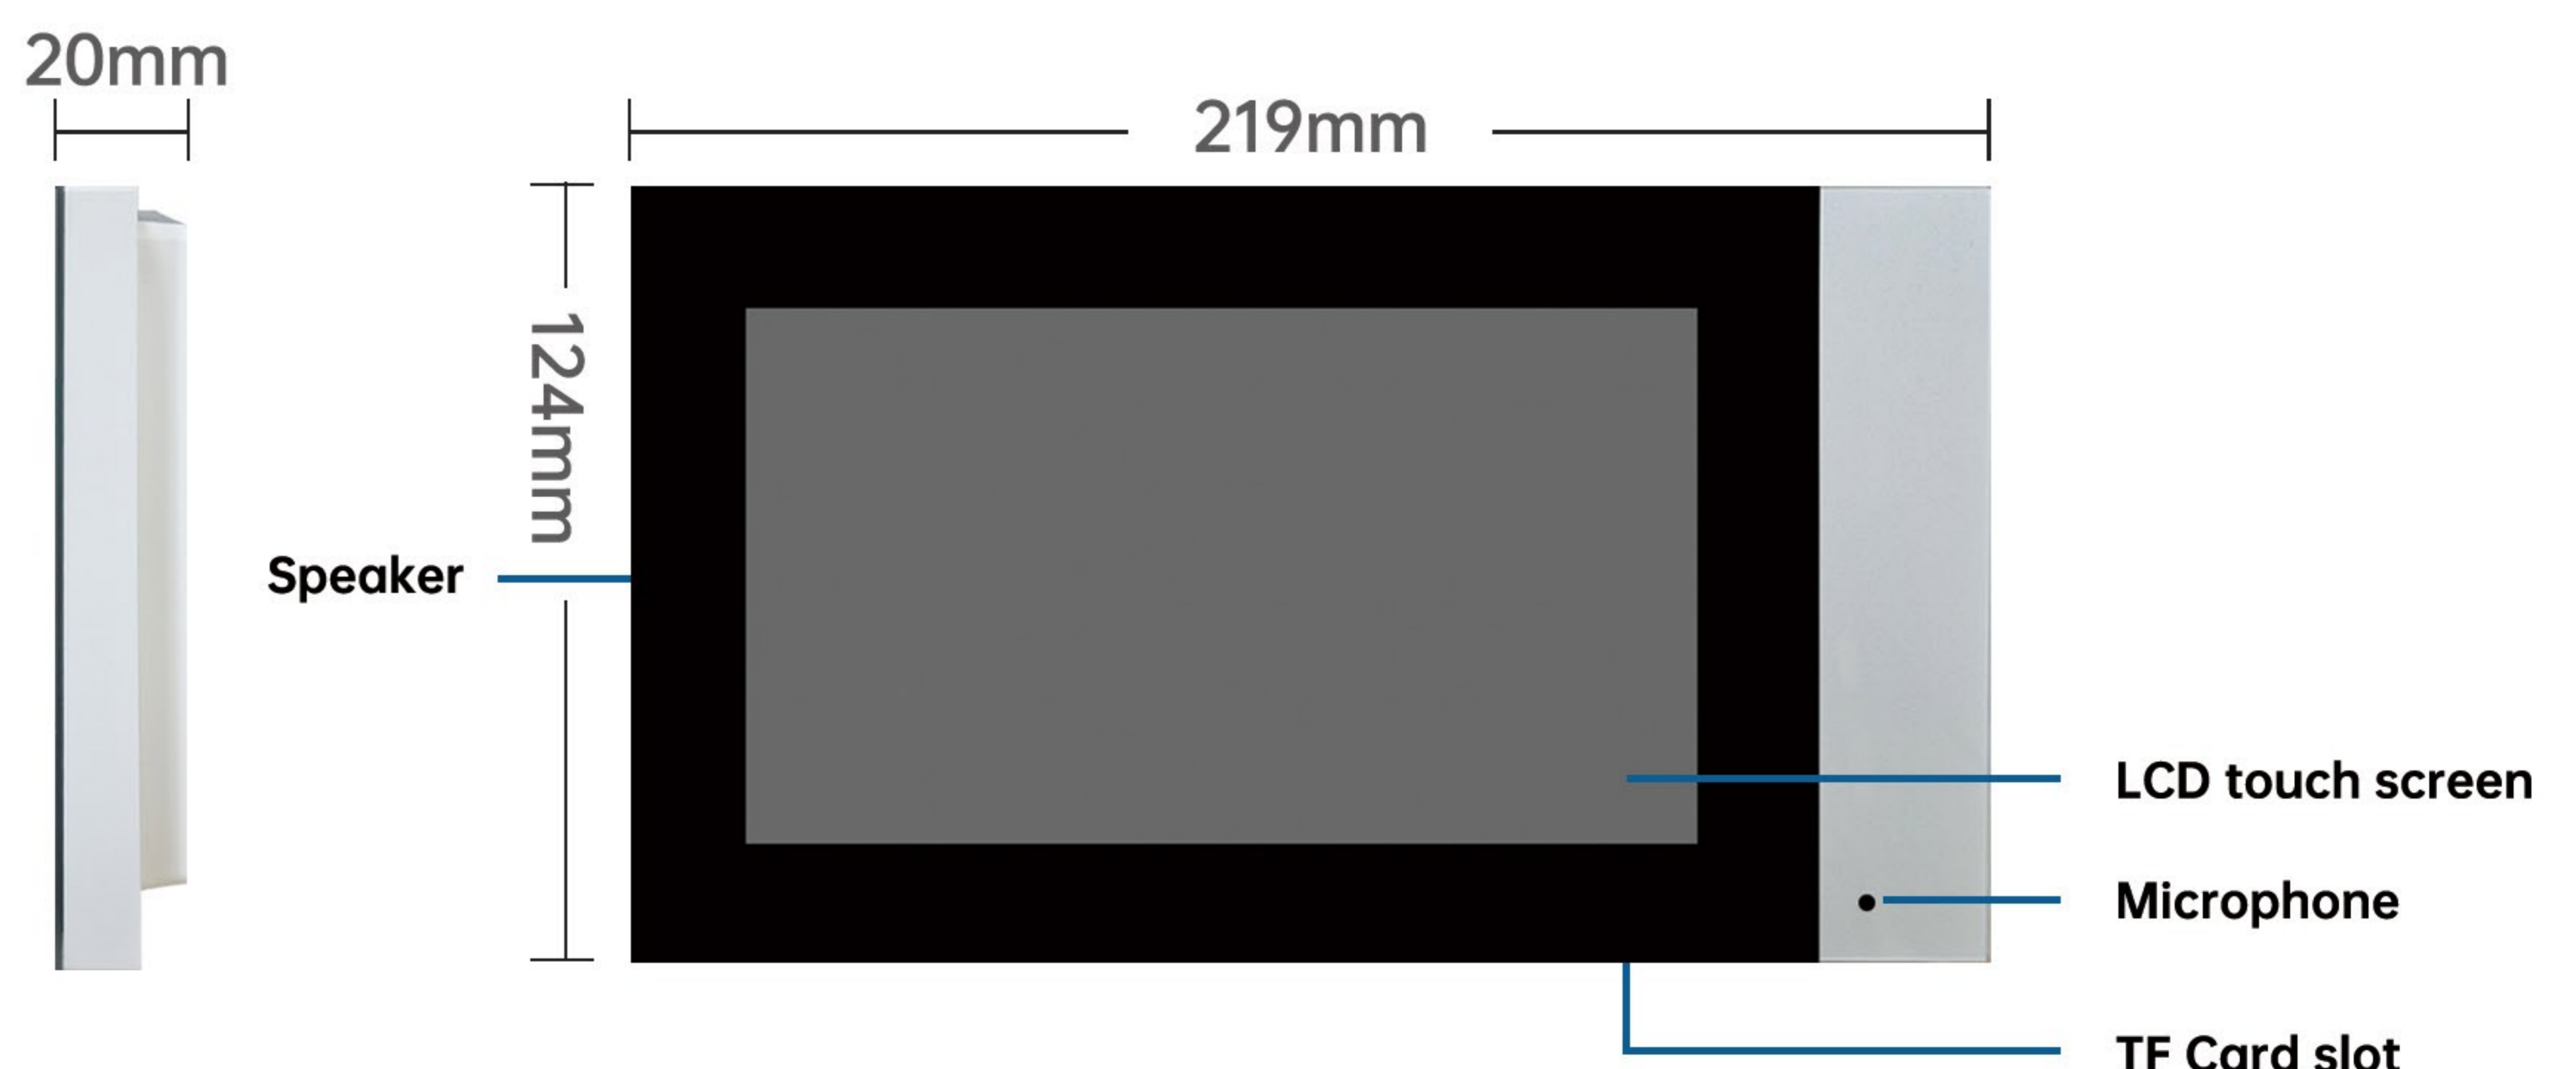

Network	2.4G WiFi
Installation	wall-mounted
Photo Storage Capacity	1000
External TF Card	max 512GB storage, automatically save photo and video
Functions	call, photo, video, monitor, unlock, visitor record, pedestrian detection, calendar display, adjust brightness & contrast & color & volume, lock delay adjustment, multi-language OSD menu

Outdoor Station	
Dimensions	62.2x148.1x34.5mm
Material	engineering ABS plastic
Camera	2 million pixels/1080P
View Angle	110°
Night Vision	IR CUT switch, high color precision, black and white image
Fill Light	940nm (6 Infrared LED)
Door Lock Control	connectable to magnetic lock and electronic lock, indoor monitor features lock delay time setting
Smart Motion Detection	photo and video
Power Consumption	static state <2W, working state <4W
Installation	wall-mounted
IP Rating	IP65

Indoor Monitor

Product Size & Components