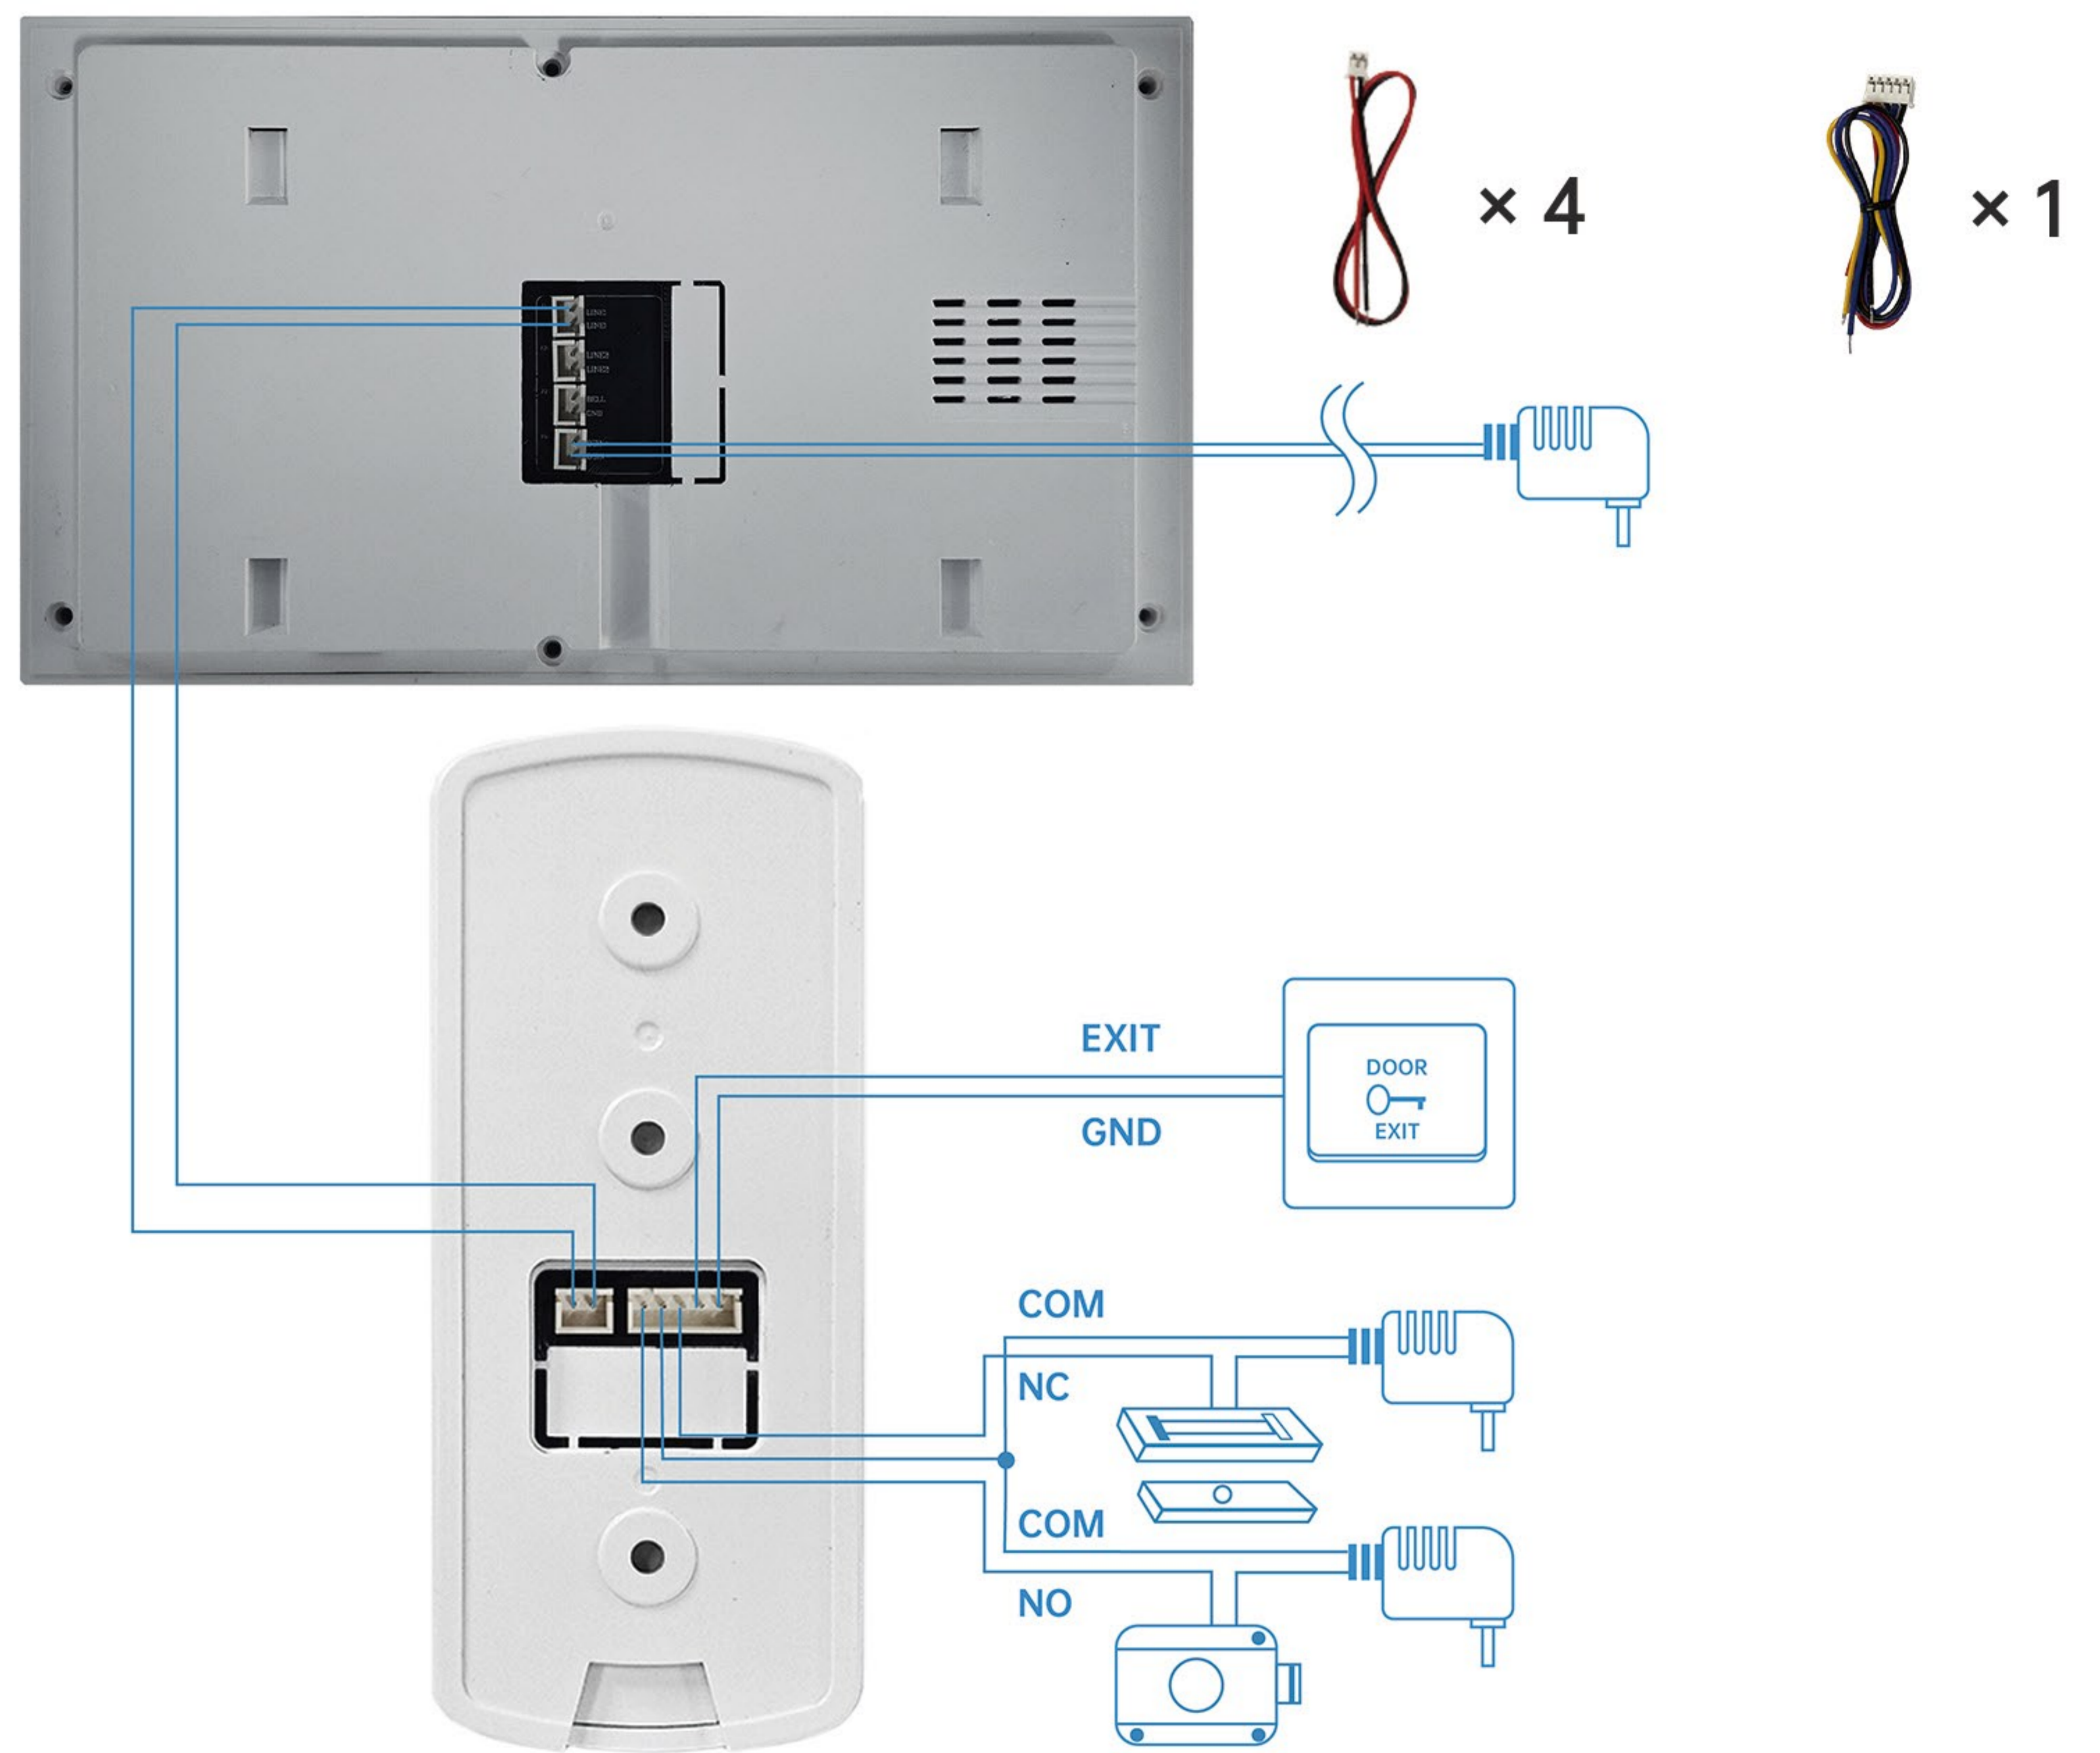

Outdoor Station	
Dimensions	62.2x148.1x34.5mm
Material	engineering ABS plastic
Camera	2 million pixels/1080P
View Angle	110°
Night Vision	IR CUT switch, high color precision, black and white image
Fill Light	940nm (6 Infrared LED)
Door Lock Control	connectable to magnetic lock and electronic lock, indoor monitor features lock delay time setting
Smart Motion Detection	photo and video
Power Consumption	static state <2W, working state <4W
Installation	wall-mounted
IP Rating	IP65

Indoor Monitor

Product Size & Components

Product Size & Components

Outdoor Station

34.5mm

27mm

148.1mm

62.2mm

Rainproof cover

Camera

Infrared fill light

Microphone

Call button

Speaker

Wiring Diagram (2-Wire Connection)

1 Set Outdoor Station to 1 Set Indoor Monitor

Packing List

Outdoor Station

Indoor Monitor

Bracket for indoor monitor

Power adapter

Screws & anchors

two-core transfer cables

five-core transfer cables