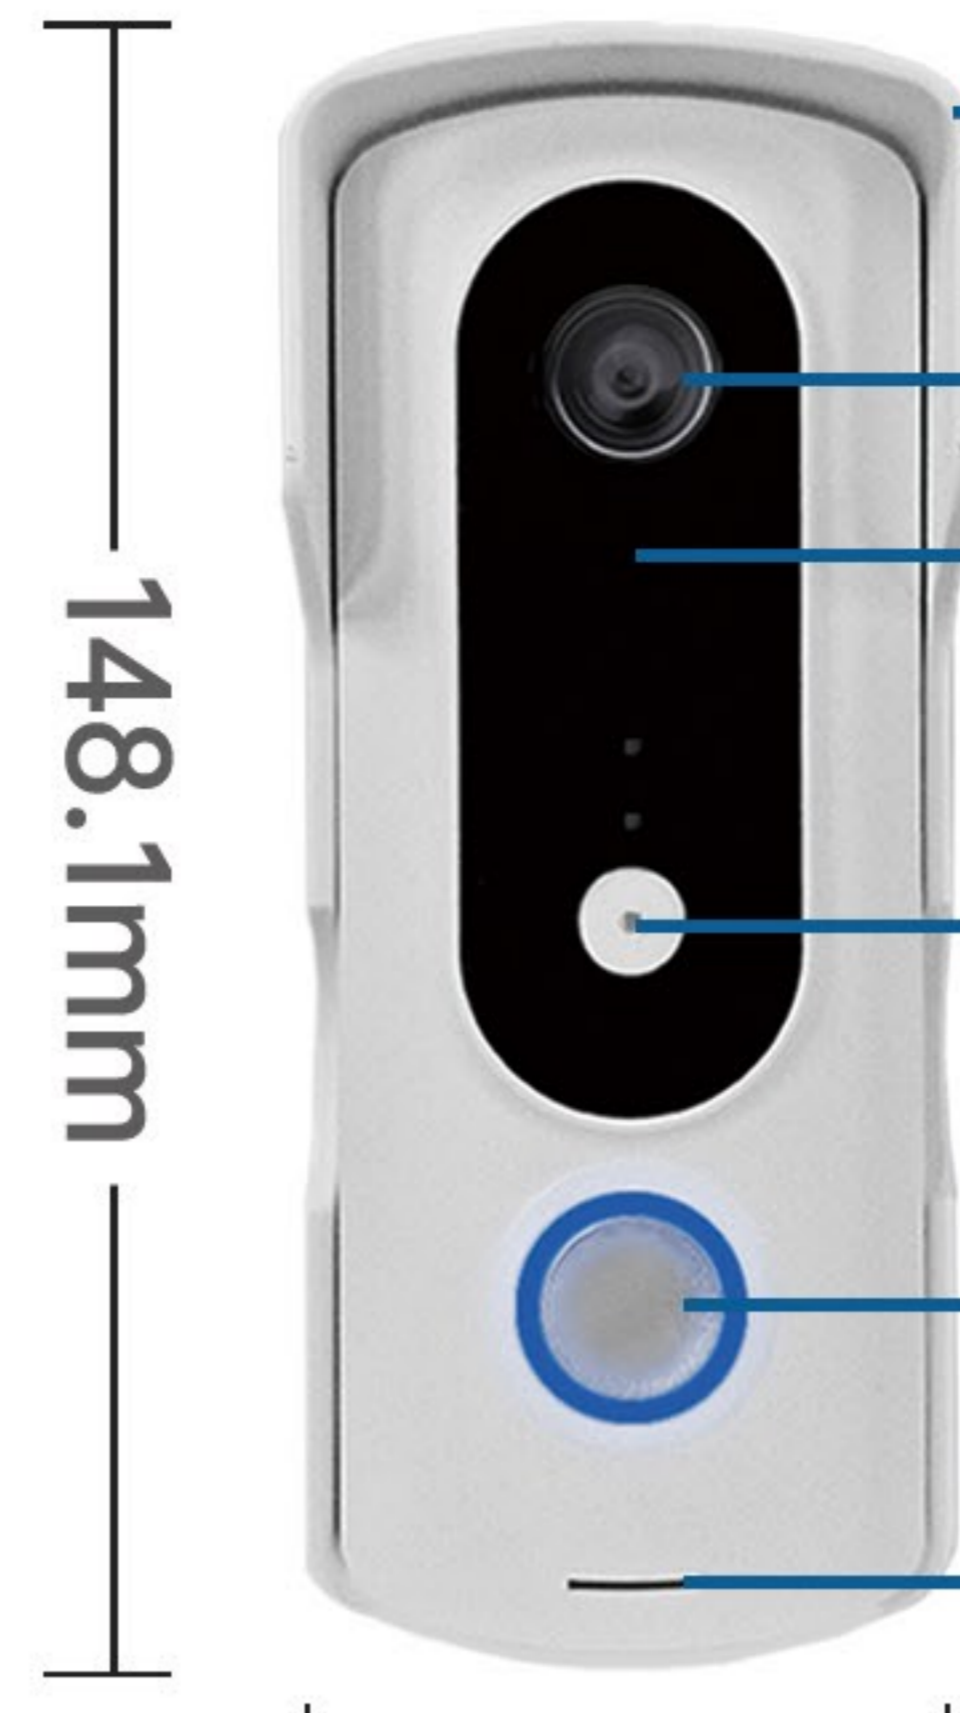

Outdoor Station	
Dimensions	62.2x148.1x34.5mm
Material	engineering ABS plastic
Camera	2 million pixels/1080P
View Angle	110°
Night Vision	IR CUT switch, high color precision, black and white image
Fill Light	940nm (6 Infrared LED)
Door Lock Control	connectable to magnetic lock and electronic lock, indoor monitor features lock delay time setting
Smart Motion Detection	photo and video
Power Consumption	static state <2W, working state <4W
Installation	wall-mounted
IP Rating	IP65

Indoor Monitor

Product Size & Components

Product Size & Components

Outdoor Station

34.5mm

27mm

148.1mm

62.2mm

Rainproof cover

Camera

Infrared fill light

Microphone

Call button

Speaker

Wiring Diagram (2-Wire Connection)

1 Set Outdoor Station to 1 Set Indoor Monitor