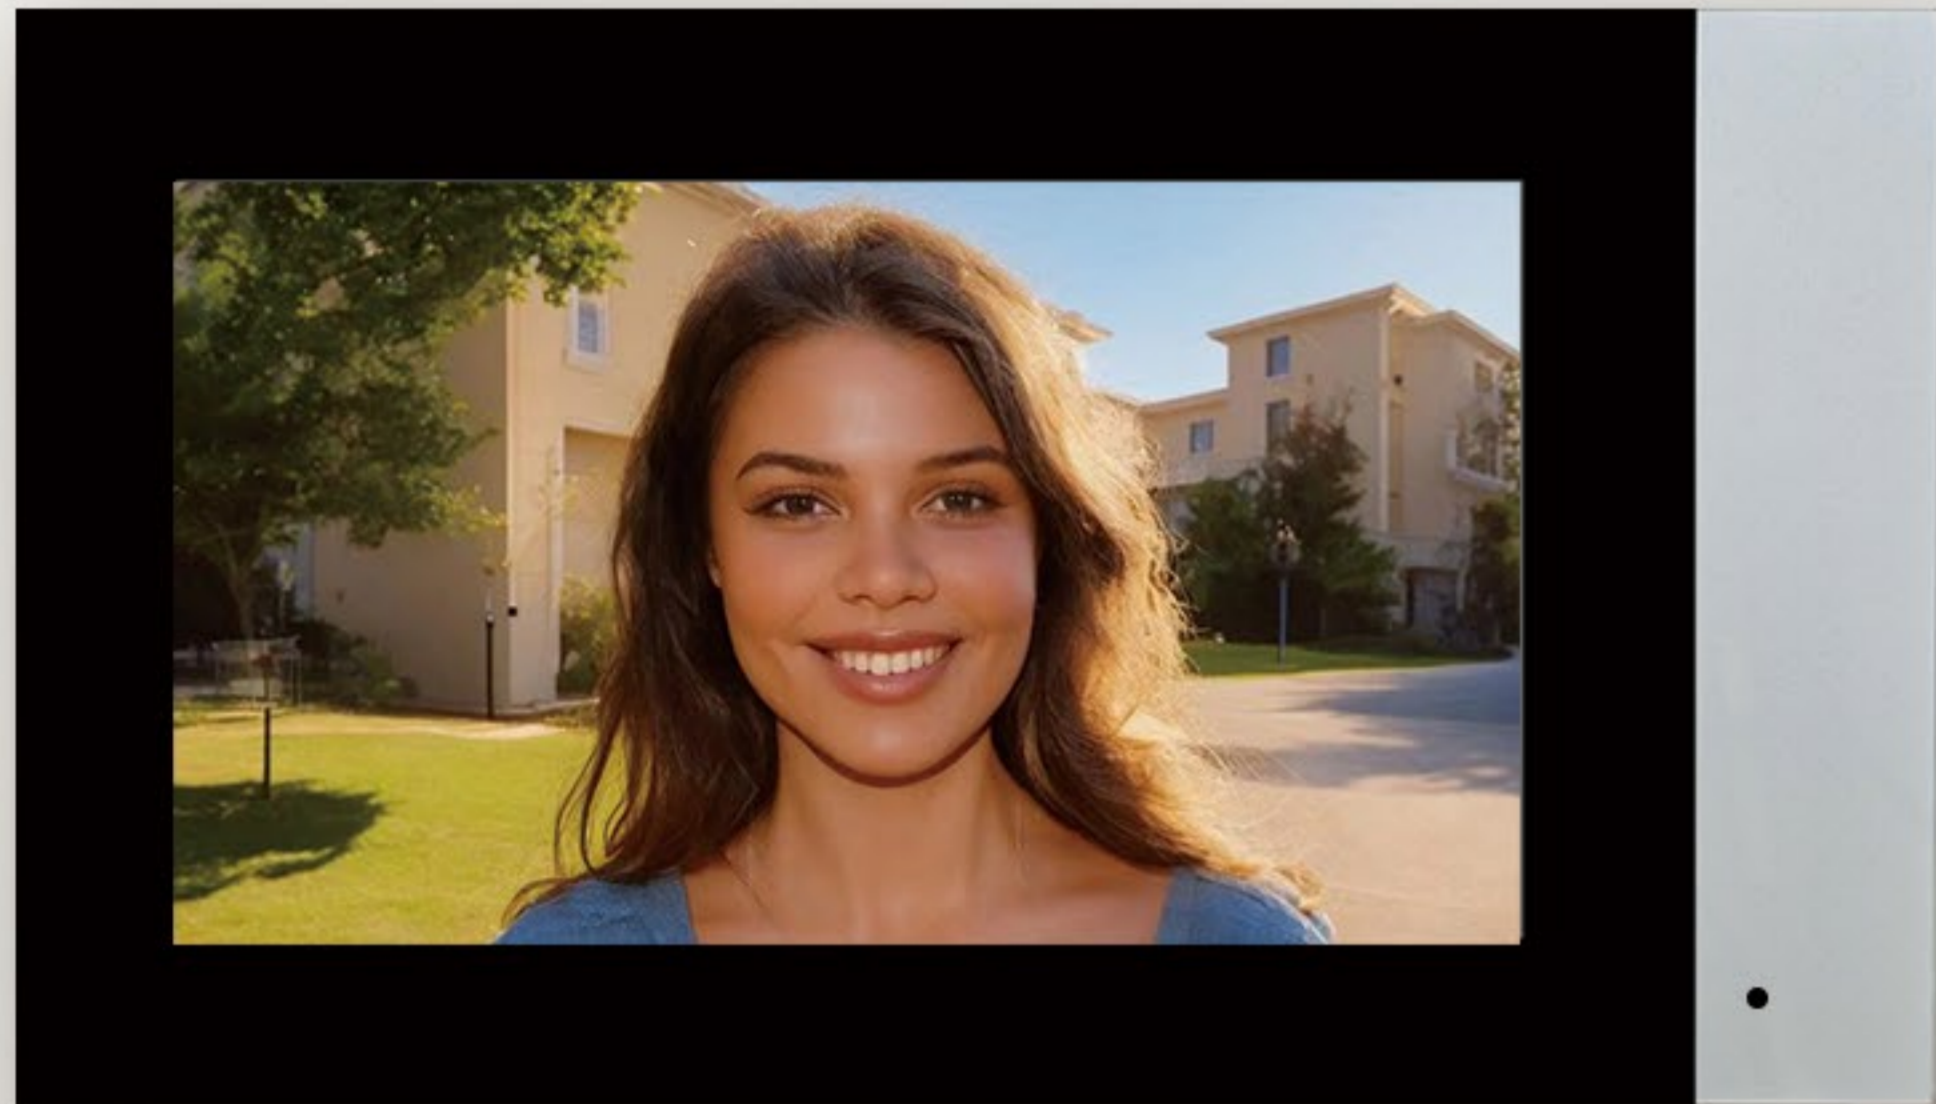

TD-D5R36W

2-Wire IP Video Intercom Kit

Product Functions

call

photo

video

monitor

door unlock

visitor record

pedestrian detection

infrared fill light

Tuya APP

2min call duration

alarm message

video playback

Product Features

- Large Screen Display: Features a 7-inch LCD screen with a resolution of 1024x600 .
- Advanced Communication: Supports intercom, photo capture, video recording, remote unlocking, and visitor record.
- Enhanced Features: Incorporates pedestrian detection, calendar display, and adjustment options for brightness, contrast, and color.
- Secure Lock Control: Offers compatibility with magnetic locks and electric locks, complete with locking delay time settings.
- Connectivity and App Integration: Connects through 2.4G WiFi and seamlessly integrates with the Tuya APP.