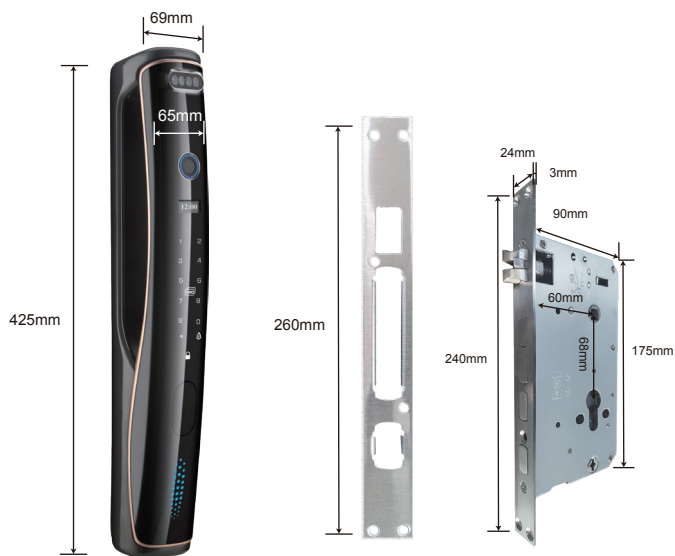

Reaction Time	≅1s
Battery	4200mAh lithium battery
Operating Voltage	7.0V~8.4V
Emergency Power	USB port, 5V
Static Current	≅80uA
Dynamic Current	≅300mA
Working Temperature	-20°C~40°C
Working Relative Humidity	10%~60%
Voice Assistant	Support
Keypad	Standard 12-bit touch keypad
Low Voltage Alarm	7.2V
Unlock Time	≅1s
System Restart	USB port
Double-Locking	Support
Connect to Tuya App	2.4G WiFi
Advanced Functions	Snapshot, intercom, alarm, one-key on/off

Product Size