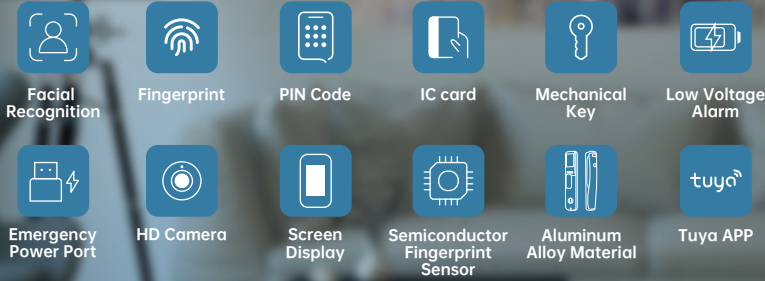

TD-F39ER Facial Recognition Smart Lock

Product Features

- Unlock Methods: Offers multiple secure unlocking methods including Facial Recognition, Fingerprint, PIN, IC Card, Tuya App and traditional Key.
- Material: Constructed with durable materials, this lock features an aluminum alloy build with a baking paint surface and IMD coating, ensuring longevity and resistance to wear.
- HD Camera: Equipped with a high-definition camera, provides added security and facial recognition features.
- Screen Display: Features a 4.0" IPS screen for user-friendly interaction and visual feedback.
- Capacity: Can store up to 300 sets of Face, Card, Fingerprint, and PIN data, providing ample space for user profiles.
- Security Features: Supports 20-digit anti peeping password, enhancing security measures.
- Fingerprint Sensor: Utilizing a Semiconductor fingerprint sensor, ensures quick and accurate fingerprint recognition with a contrast time of less than 1s.
- App Integration: Seamlessly integrated with Tuya App for remote control and unlocking.