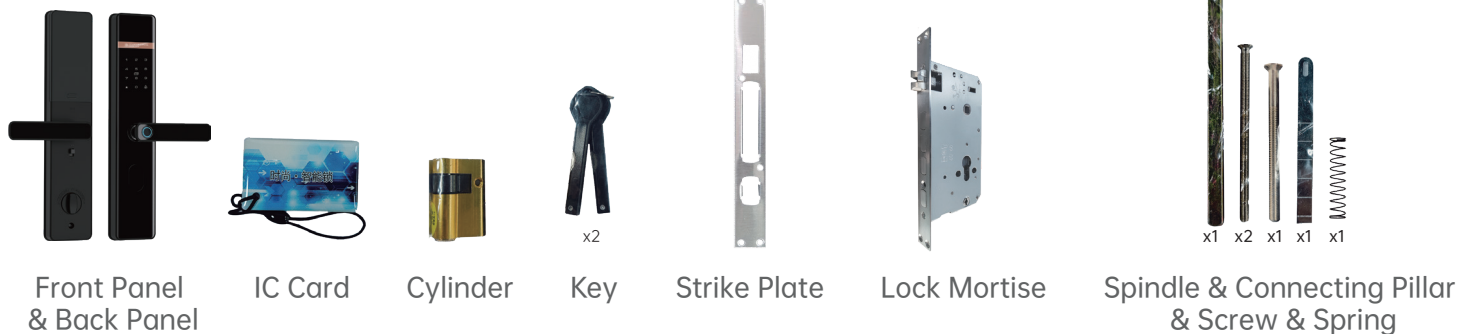

Packing List

Website: <http://www.trudian.com/en>

Address: Farbell Technology Park, Yixian Road, Nanlang, Cuiheng New District, Zhongshan City, Guangdong Province, China. Zip Code: 528451

Phone: +86-0760-23689666

Email: sales@trudian.net