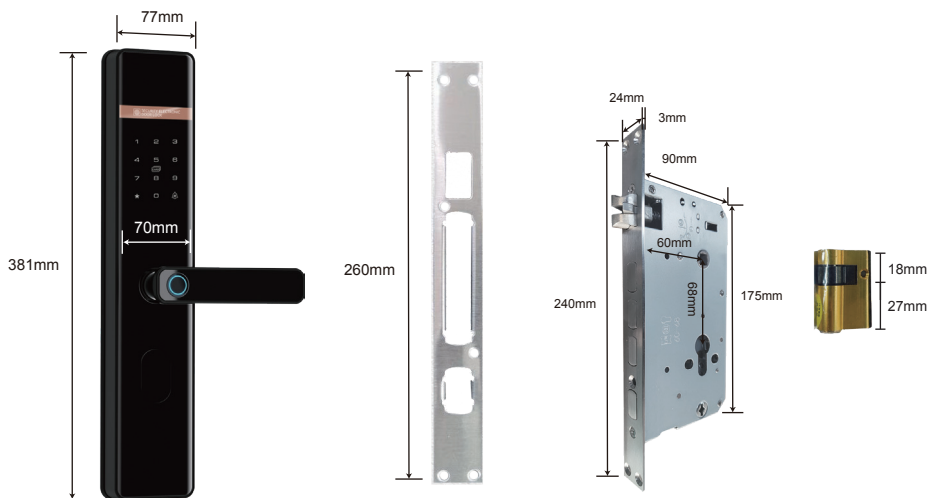

Working Temperature	-25°C~60°C
Working Relative Humidity	20%~90%RH
Keyboard	Standard 12 bit touch keyboard
Password Length	8 bits
Anti-Peeping Password Length	16 bits
Double-Locking	Support
Lock Mortise Size	6068
Lock Cylinder Standard	Class C / Class B+ lock cylinder
Weight	2.64 kg
Color	Black
Material	Aluminum alloy
Battery	8pcs AA batteries
Size	381*77*70mm
Connect to Tuya App	WiFi

Product Size