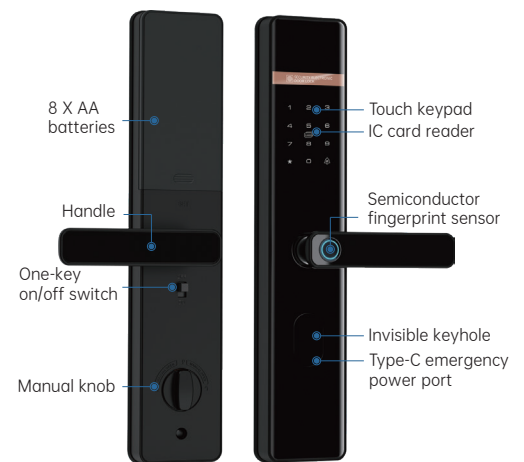

Product Components