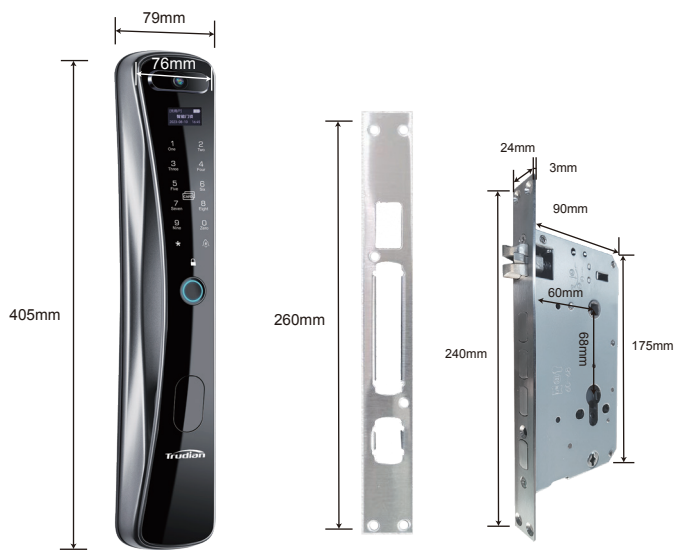

Battery	4200mAh lithium battery
Operating Voltage	7.0V~8.4V
Emergency Power	USB port, 5V
Static Current	≅ 80uA
Dynamic Current	≅ 300mA
Working Temperature	-20°C~40°C
Working Relative Humidity	10%~60%
Voice Assistant	Support
Keypad	Standard 12-bit touch keypad
Low Voltage Alarm	7.2V
Unlock Time	≅ 1s
System Restart	USB port
Double-Locking	Support
Connect to Tuya App	2.4G WiFi
Advanced Functions	Snapshot, intercom, trial-and-error alarm, anti-tamper alarm, one-key on/off

Product Size