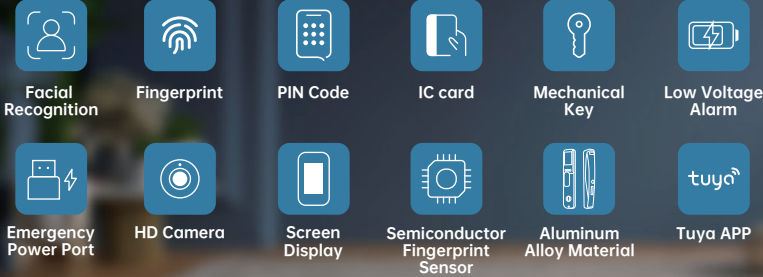

TD-W2-B Facial Recognition Smart Lock

Product Features

- Unlocking Methods: Provides multiple secure options for unlocking, including face recognition, fingerprint, password, IC card, Tuya Smart App, and a traditional key.
- Build Quality: Made from durable aluminum alloy with a baking paint surface and IMD coating, offering long-lasting performance and wear resistance.
- HD Camera: Equipped with a high-definition camera, enhancing security through facial recognition capabilities.
- Display: Features a 3.5" IPS screen for easy interaction and clear visual feedback.
- Enhanced Security: Supports a 20-digit anti-peeping password for improved security.
- Fingerprint Recognition: Uses a semiconductor fingerprint sensor for fast and accurate recognition, with a response time of less than 1 second.
- Advanced Security Features: Includes snapshot, intercom, trial-and-error alarm, anti-tamper alarm, and one-key on/off functions.
- App Integration: Fully integrated with the Tuya Smart App for convenient remote control and unlocking.

Product Specifications

Unlock Method	Facial recognition, fingerprint, password, IC card, key, Tuya App
Lock Dimension	405x79x76mm
Weight	4.1kg
Color	Grey
Material	Aluminum alloy
Appearance	Baking paint surface, IMD coating
HD Camera	2 million pixels
Screen Display	Front: 0.96 " OLED screen ; Back: 3.5 " IPS screen
Lock Mortise Size	6068
Face & Card & Fingerprint & PIN Capacity	Total 300 sets
Password Length	4~10 digits
Anti-Peeping Password Length	20 digits
Fingerprint Sensor	Semiconductor
Fingerprint Contrast time	≤1s
Fingerprint Identification Angle	360°
False Rejection Rate	≤ 1%
False Recognition Rate	≤ 0.001%