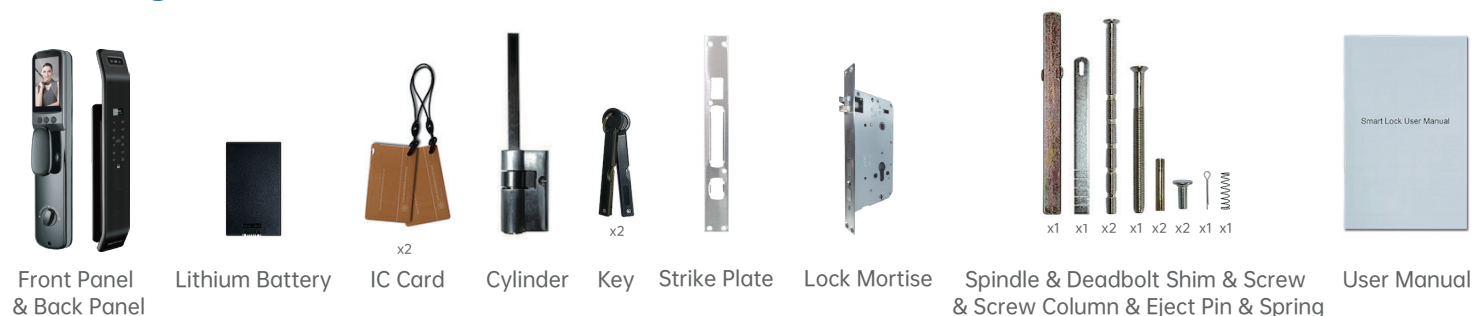

Packing List

Website: <http://www.trudian.com/en>

Address: Farbell Technology Park, Yixian Road, Nanlang, Cuiheng New District, Zhongshan City, Guangdong Province, China. Zip Code: 528451

Phone: +86-0760-23689666

Email: sales@trudian.net

Scan Here to Follow Trudian's Latest News