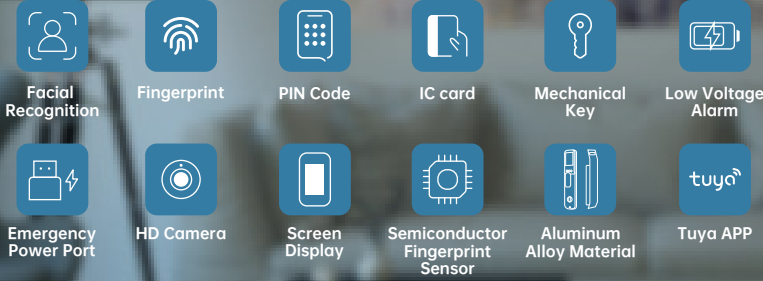

# TD-F39FR Facial Recognition Smart Lock

## Product Features

- Unlock Methods: Offers multiple secure unlocking methods including Facial Recognition, Fingerprint, PIN, IC Card, Tuya App and traditional Key.
- Material: Constructed with durable materials, this lock features an aluminum alloy build with a baking paint surface and IMD coating, ensuring longevity and resistance to wear.
- HD Camera: Equipped with a high-definition camera, provides added security and facial recognition features.
- Screen Display: Features a 3.5" IPS screen for user-friendly interaction and visual feedback.
- Capacity: Can store up to 300 sets of Face, Card, Fingerprint, and PIN data, providing ample space for user profiles.
- Security Features: Supports 20-digit anti peeping password, enhancing security measures.
- Fingerprint Sensor: Utilizing a Semiconductor fingerprint sensor, ensures quick and accurate fingerprint recognition with a contrast time of less than 1s.
- App Integration: Seamlessly integrated with Tuya App for remote control and unlocking.