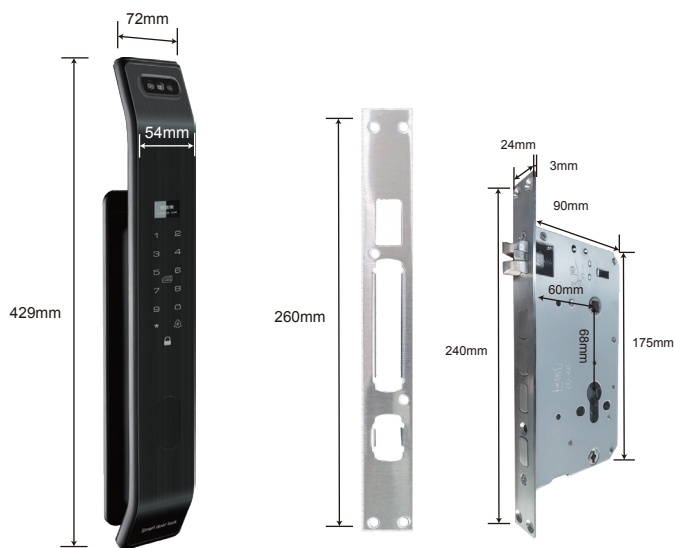

# TD-F39FR Facial Recognition Smart Lock

## Product Features

- Unlock Methods: Offers multiple secure unlocking methods including Facial Recognition, Fingerprint, PIN, IC Card, Tuya App and traditional Key.
- Material: Constructed with durable materials, this lock features an aluminum alloy build with a baking paint surface and IMD coating, ensuring longevity and resistance to wear.
- HD Camera: Equipped with a high-definition camera, provides added security and facial recognition features.
- Screen Display: Features a 3.5" IPS screen for user-friendly interaction and visual feedback.
- Capacity: Can store up to 300 sets of Face, Card, Fingerprint, and PIN data, providing ample space for user profiles.
- Security Features: Supports 20-digit anti peeping password, enhancing security measures.
- Fingerprint Sensor: Utilizing a Semiconductor fingerprint sensor, ensures quick and accurate fingerprint recognition with a contrast time of less than 1s.
- App Integration: Seamlessly integrated with Tuya App for remote control and unlocking.

## Product Specifications

<b>Unlock Method</b>	Facial recognition, fingerprint, password, IC card, key, Tuya App
<b>Lock Dimension</b>	429x72x54mm
<b>Color</b>	Grey
<b>Material</b>	Aluminum alloy, baking paint surface, IMD coating
<b>HD Camera</b>	2 million pixels
<b>Screen Display</b>	Front: 0.96 " OLED screen ; Back: 3.5 " IPS screen
<b>Lock Mortise Size</b>	6068
<b>Face &amp; Card &amp; Fingerprint &amp; PIN Capacity</b>	Total 300 sets
<b>Password Length</b>	4~10 digits
<b>Phantom Password</b>	20 digits
<b>Fingerprint Sensor</b>	Semiconductor
<b>Fingerprint Contrast time</b>	≅ 1s
<b>Fingerprint Identification Angle</b>	360°
<b>False Rejection Rate</b>	≅ 1%
<b>False Recognition Rate</b>	≅ 0.001%

## Product Size