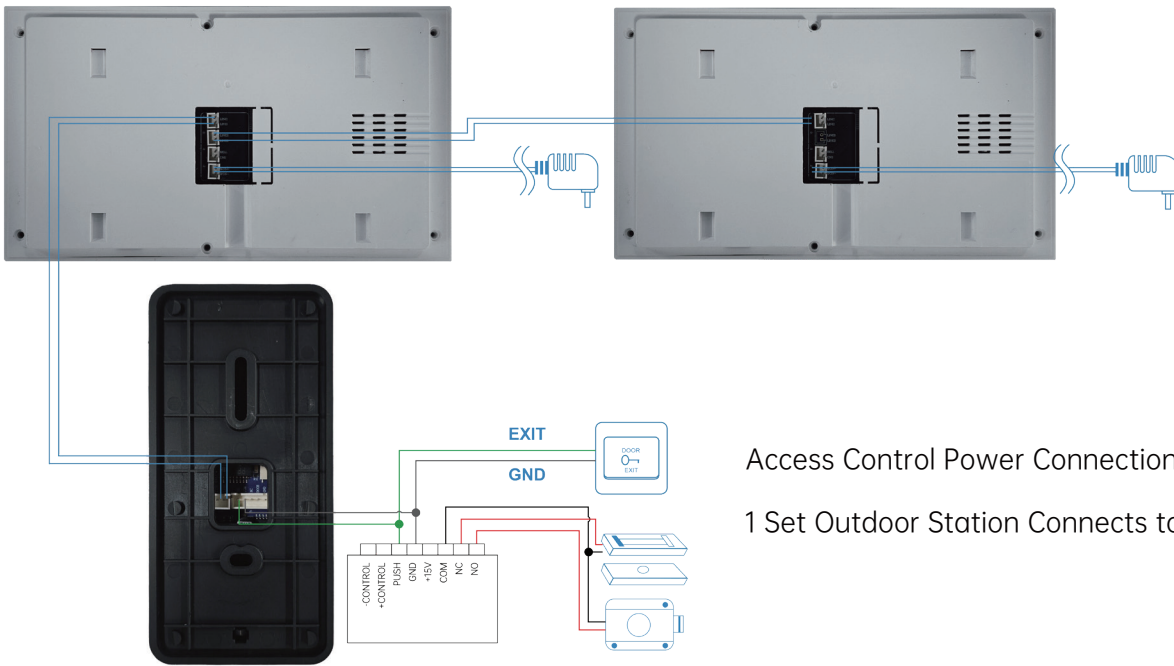

Wiring Diagram (2-Wire Connection)

Packing List

Website: <http://www.trudian.com/en>
Address: Farbell Technology Park, Yixian Road, Nanlang, Cuiheng New District, Zhongshan City, Guangdong Province, China. Zip Code: 528451
Phone: +86-0760-23689666
Email: sales@trudian.net