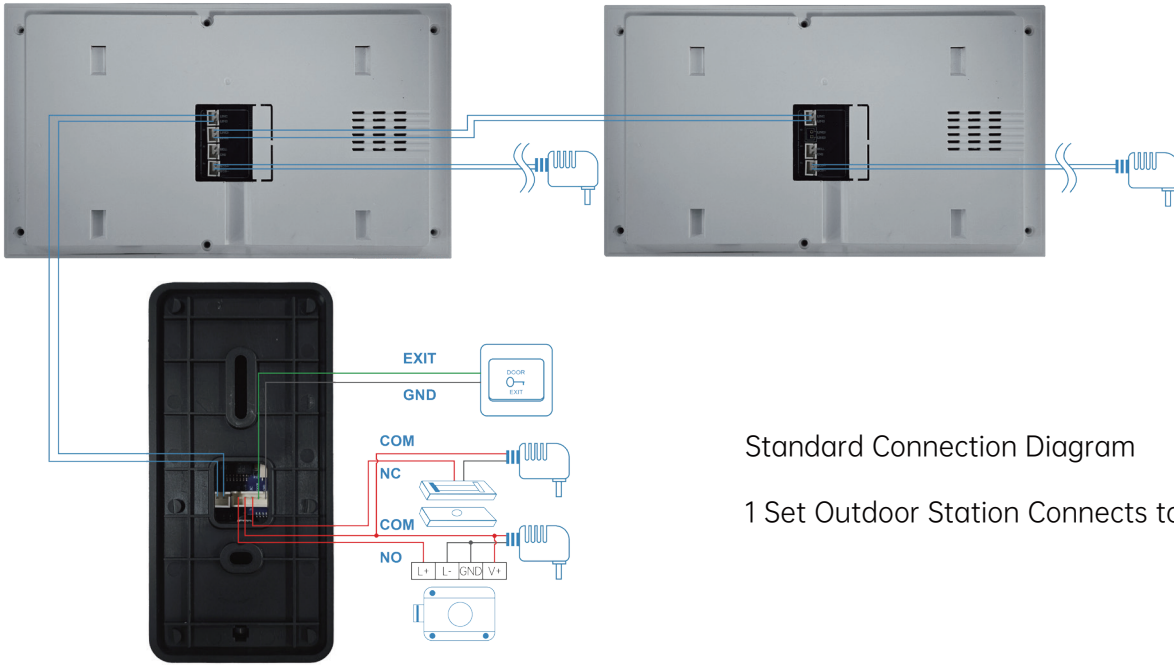

Wiring Diagram (2-Wire Connection)

Packing List

Website: <http://www.trudian.com/en>
Address: Farbell Technology Park, Yixian Road, Nanlang, Cuiheng New District, Zhongshan City, Guangdong Province, China. Zip Code: 528451
Phone: +86-0760-23689666
Email: sales@trudian.net